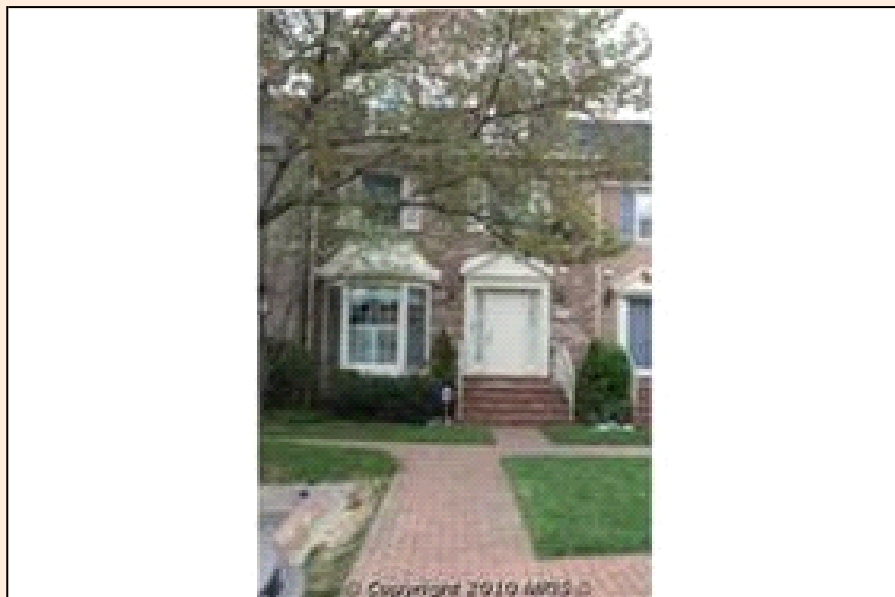

10833 Brewer House Road Rockville

Loft Model in Popular Tuckerman Lane!

PROPERTY DETAILS

Listing Price: **\$649,800**

Listing Address: 10833 Brewer House
Road
Rockville MD 20852

Bedrooms: 3

Full Baths: 3

Partial Baths: 1

Style: Colonial

QR Code:

On a SmartPhone?
Scan the QR code
to see this listing

PROPERTY DESCRIPTION

Immaculately kept Eagle's Loft model in popular Tuckerman Station. This 3 BR, 3.5 BA home has a loft w/cathedral ceilings and a FP overlooking the master BR. Enjoy the FR off of the kitchen with the 2nd FP! The large kitchen has a built in table! Large LR/DR! Door off FR to private brick patio. Walk to Metro and be on the highways or shopping in minutes.