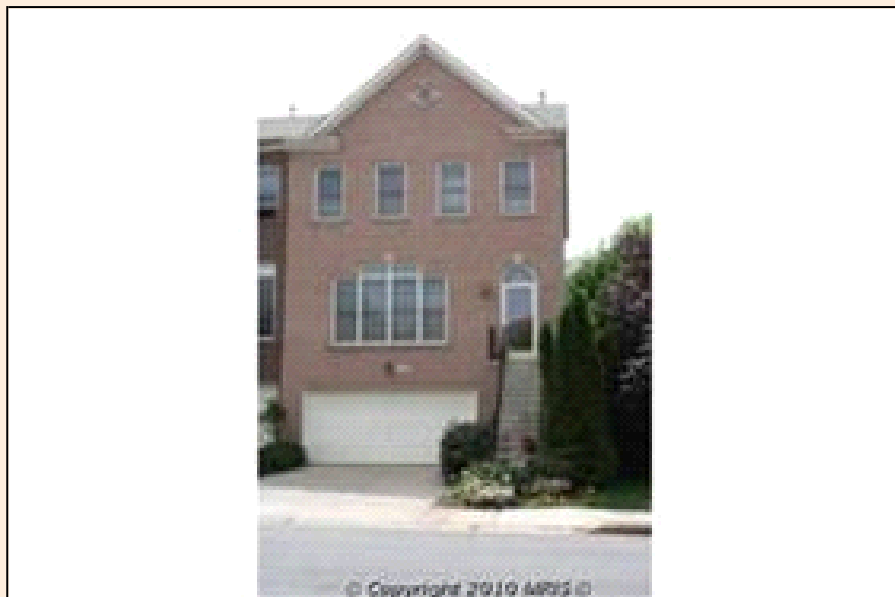

8528 Bells Ridge Terrace Potomac

The House You've Been Waiting For!

PROPERTY DETAILS

Listing Price: **\$725,000**

Listing Address: 8528 Bells Ridge
Terrace
Potomac MD 20854

Bedrooms: 3

Full Baths: 3

Partial Baths: 1

Style: Townhouse

QR Code:

On a SmartPhone?
Scan the QR code
to see this listing

PROPERTY DESCRIPTION

**** PRICE REDUCED! ****

STUNNING END UNIT IN POPULAR POTOMAC REGENCY WITH UPDATES THROUGHOUT, INCLUDING A GORGEOUS KITCHEN AND A TO DIE FOR MASTER BATH!!! CUSTOM TOUCHES THROUGHOUT!! ENJOY THE PRIVATE VIEW OF TREES FROM YOUR DECK. THIS HOUSE IS IMMACULATE!! WALK TO 4 SCHOOLS. BELLS MILL BRAND NEW THIS YEAR, CABIN JOHN, NEXT YEAR!